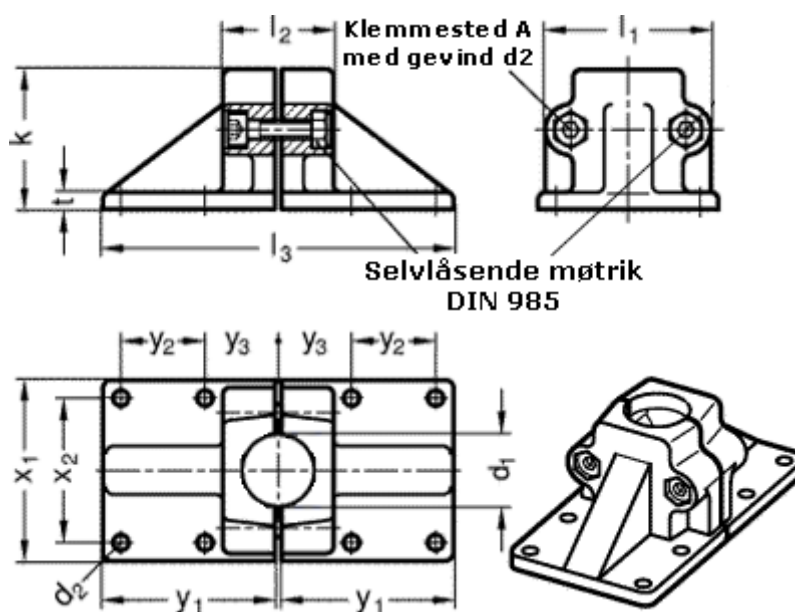

Article number: 20167B252BL

Description: Wide base clamp GN167-B25-2-BL  
GN167

## Measures

d1 = B25	x1 = 75
d2 = 7	x2 = 60
d3 = M 8	y1 = 72
k = 58	y2 = 35
l1 = 69	y3 = 30
l2 = 46	
l3 = 146	
t = 7	